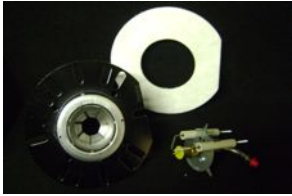

DIESEL BURNER MAINTENANCE KIT KT31218